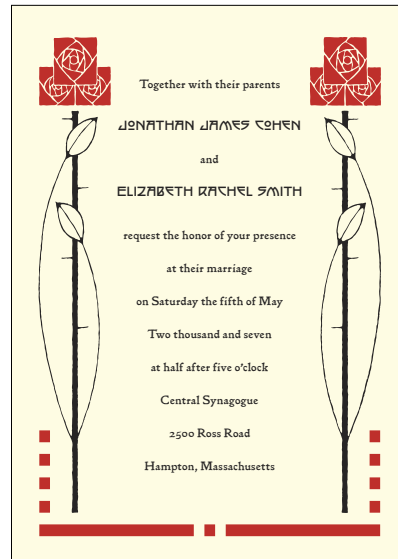

style: rose-full layout: centered