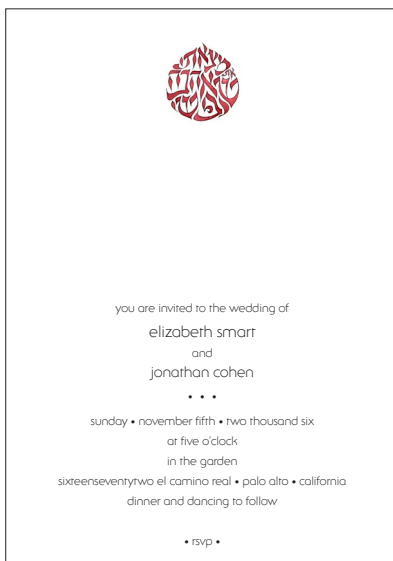

style: soul-nful layout: centered

Invitations/Announcements

for weddings, save-the-date, bridal showers, rehearsal dinner, and more flat card, 5 1/2 x 7 3/4, or 4 x 9 1/4 comes with single, unlined, blank envelopes