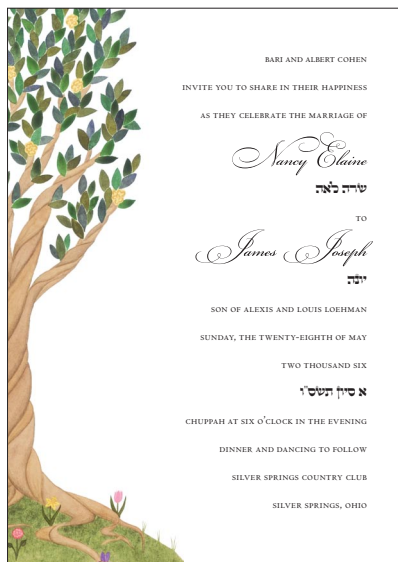

style: twin-vsld layout: right-justified